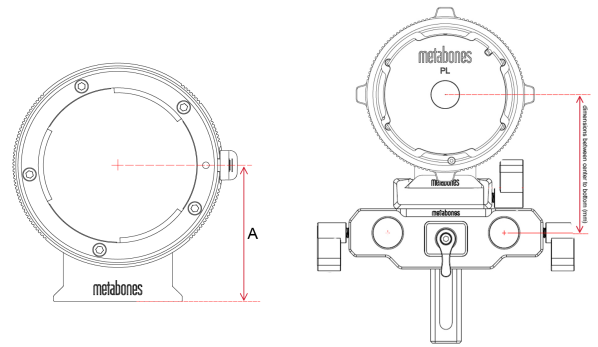

Table of max. and min. distances between center of adapter to the center of rob (with Metabones Mount-Rob Support Kit)

Description

Lens Mount	Camera Mount	Model No	Product Name	Distance "A" between center to the bottom (mm)	Min. and Max. distances between center to bottom with Support Kit (mm)	Min. (mm)	Max. (mm)
E-mount Series							
ARRI PL	Sony E	MB_PL-E-BT1	ARRI PL Lens to Sony E-mount T Adapter	49.60		72.10	114.10
ARRI PL	Sony E	MB_SPPL-E-BT1	ARRI PL Lens to Sony E-mount T CINE Speed Booster ULTRA 0.71x	49.60		72.10	114.10
ARRI PL	Sony E	MB_PL-E-BM1	ARRI PL to E-mount adapter (Black Matt)	49.60		72.10	114.10
Canon EF	Sony E	MB_SPEF-E-BT3	Canon EF Lens to Sony E -mount T CINE Speed Booster ULTRA 0.71x	46.50		69.00	111.00
Canon EF	Sony E	MB_EF-E-BT6	Canon EF Lens to Sony E Mount T CINE Smart Adapter	46.50		69.00	111.00
Canon EF	Sony E	MB_EF-E-BT5	Canon EF Lens to Sony E Mount T Smart Adapter (Mark V)	41.50		64.00	106.00
Canon EF	Sony E	MB_SPEF-E-BT4	Canon EF Lens to Sony E-mount T Speed Booster ULTRA 0.71x II	41.50		64.00	106.00
Canon EF	Sony E	MB_SPEF-E-BM1	Canon EF to E-mount Speed Booster	41.50		22.50	64.50
Canon EF	Sony E	MB_SPEF-E-BM2	Canon EF to E-mount Speed Booster ULTRA (Black Matt)	41.50		22.50	64.50
Canon EF	Sony E	MB_EF-E-BM4	Canon EF to E-mount/NEX IV(Black Matt)	41.50		22.50	64.50
Canon FD	Sony E	MB_FD-E-BM1	Canon FD to E-mount adapter (Black Matt)	41.25		22.50	64.50
Canon FD	Sony E	MB_SPFD-E-BM1	Canon FD to E-mount Speed Booster (Black Matt)	41.25		63.75	105.75
Canon FD	Sony E	MB_SPFD-E-BM2	Canon FD to E-mount Speed Booster ULTRA (Black Matt)	41.25		63.75	105.75
Canon FD / FL	Sony E	MB_FD-E-BT3	Canon FD / FL Lens to Sony E-mount T Adapter	41.25		63.75	105.75
Contarex	Sony E	MB_SPCX-E-BM1	Contarex to E-mount Speed Booster	41.25		63.75	105.75
Contarex	Sony E	MB_SPCX-E-BM2	Contarex to E-mount Speed Booster ULTRA (Black Matt)	41.25		63.75	105.75
Contarex	Sony E	MB_CX-E-BM1	Contarex to E-mount/NEX Adapter (Black Matt)	41.25		22.50	64.50
Contax N	Sony E	MB_CN-E-BT1	Contax N Lens to Sony E-mount T Smart Adapter	41.50		64.00	106.00
Contax N	Sony E	MB_SPCN-E-BT1	Contax N Lens to Sony E-mount T Speed Booster ULTRA 0.71x Adapter	41.50		64.00	106.00
Contax Yashica CY	Sony E	MB_SPCY-E-BM3	Contax Yashica CY Lens to Sony E-mount Speed Booster ULTRA 0.71x CINE	45.25		67.75	109.75
Contax Yashica CY	Sony E	MB_CY-E-BT2	Contax Yashica CY Lens to Sony E-mount T CINE Adapter	45.25		67.75	109.75
Contax Yashica CY	Sony E	MB_SPCY-E-BM1	Contax Yashica to E-mount Speed Booster	41.50		22.50	64.50
Contax Yashica CY	Sony E	MB_SPCY-E-BM2	Contax Yashica to E-mount Speed Booster ULTRA (Black Matt)	41.50		22.50	64.50
Contax Yashica CY	Sony E	MB_CY-E-BM1	Contax Yashica to E-mount/NEX Adapter (Black Matt)	41.50		22.50	64.50
Leica R	Sony E	MB_LR-E-BT2	Leica R Lens to Sony E-mount T Adapter II	41.50		64.00	106.00
Leica R	Sony E	MB_SPLR-E-BM1	Leica R to E-mount Speed Booster	41.25		22.50	64.50
Leica R	Sony E	MB_SPLR-E-BM2	Leica R to E-mount Speed Booster ULTRA (Black Matt)	41.25		22.50	64.50
Leica R	Sony E	MB_LR-E-BM2	Leica R to E-mount/NEX (Black Matt) II	41.25		63.75	105.75
Minolta MD	Sony E	MB_MD-E-BT1	Minolta MD Lens to Sony E-mount T adapter	41.25		63.75	105.75
Minolta MD	Sony E	MB_SPMD-E-BM1	Minolta MD to E-mount Speed Booster (Black Matt)	41.25		22.50	64.50
Minolta MD	Sony E	MB_SPMD-E-BM2	Minolta MD to E-mount Speed Booster ULTRA (Black Matt)	41.25		22.50	64.50
Minolta MD	Sony E	MB_MD-E-BM1	Minolta MD to E-mount adapter (Black Matt)	41.25		22.50	64.50
Nikon F	Sony E	MB_NF-E-BT2	Nikon F Lens to Sony E-mount T Adapter II	41.50		64.00	106.00
Nikon F	Sony E	MB_NF-E-BM2	Nikon F to E-mount/NEX (Black Matt) II	41.25		22.50	64.50
Nikon F	Sony E	MB_NF-E-RM2	Nikon F to E-mount/NEX (RED) II	41.25		22.50	64.50
Nikon G	Sony E	MB_NFG-E-BM1	Nikon G to E-mount adapter (Black Matt)	41.25		63.75	105.75
Nikon G	Sony E	MB_SPNFG-E-BM1	Nikon G to E-mount Speed Booster	41.25		22.50	64.50
Nikon G	Sony E	MB_SPNFG-E-BM2	Nikon G to E-mount Speed Booster ULTRA (Black Matt)	41.25		22.50	64.50
Olympus OM	Sony E	MB_OM-E-BM1	Olympus OM to E-mount adapter (Black Matt)	41.25		22.50	64.50
Olympus OM	Sony E	MB_SPOM-E-BM2	Olympus OM to E-mount Speed Booster ULTRA (Black Matt)	41.25		22.50	64.50
Olympus OM	Sony E	MB_SPOM-E-BM1	Olympus OM to E-mount Speed Booster (Black Matt)	41.25		22.50	64.50
QBM	Sony E	MB_ROLLEI-E-BM1	ROLLEI QBM to E-mount adapter (Black Matt)	41.25		63.75	105.75
QBM	Sony E	MB_SPROLLEI-E-BM1	ROLLEI QBM to E-mount Speed Booster (Black Matt)	41.25		22.50	64.50
QBM	Sony E	MB_SPROLLEI-E-BM2	ROLLEI QBM to E-mount Speed Booster ULTRA (Black Matt)	41.25		22.50	64.50
Sony A-mount	Sony E	MB_SPA-E-BM1	Sony Alpha to E-mount Speed Booster	41.50		22.50	64.50
Sony A-mount	Sony E	MB_SPA-E-BM2	Sony Alpha to E-mount Speed Booster ULTRA (Black Matt)	41.50		22.50	64.50